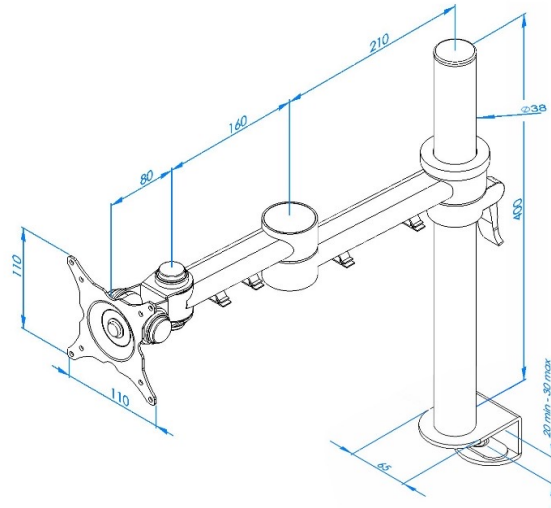

# Stream dual beam arm – baby-c clamp

## Product Specification

Product code	STREAMCOMB03W - White
Weight capacity	20kg
Max forward extension	440mm
VESA	75mm & 100mm VESA compliant
Maximum Screen Size	36"
Movement	Height adjustment, tilt, swivel, rotation and reach
Height adjustment	Max height adjustment 275mm
Tilt	85 degrees up / 85 degrees down (170 degrees total)

## Additional Information

2 beam manual height adjustable with baby-c clamp

Suitable for 25mm thick desk tops

Colour options available:

Silver – STREAMCOMB03 - RAL code 9006

White – STREAMCOMB03W - RAL code 9010